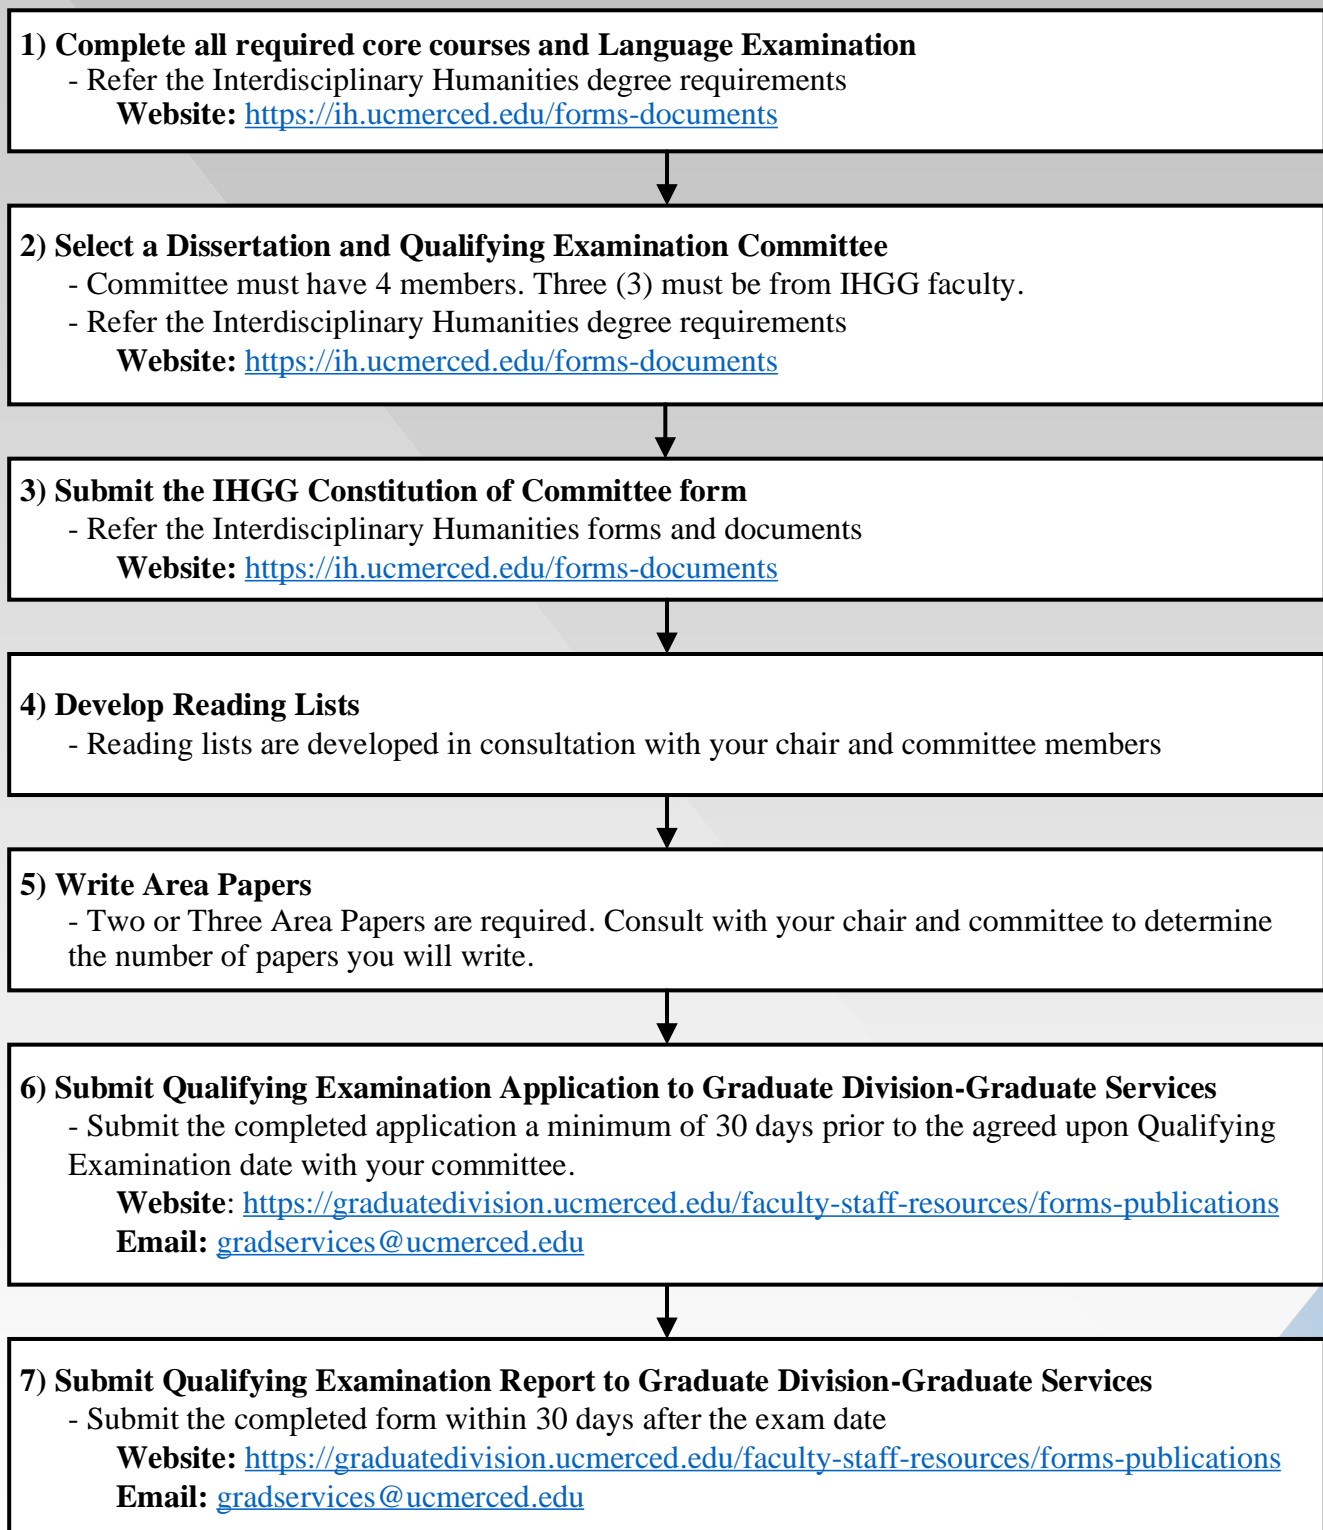

Advancement to Candidacy for the Ph.D.

Interdisciplinary Humanities Graduate Group (2018 and later)

Advancement to Candidacy for the Ph.D.

Interdisciplinary Humanities Graduate Group (2018 and later)

***If Masters Along the Way is selected, additional processing time is required.**