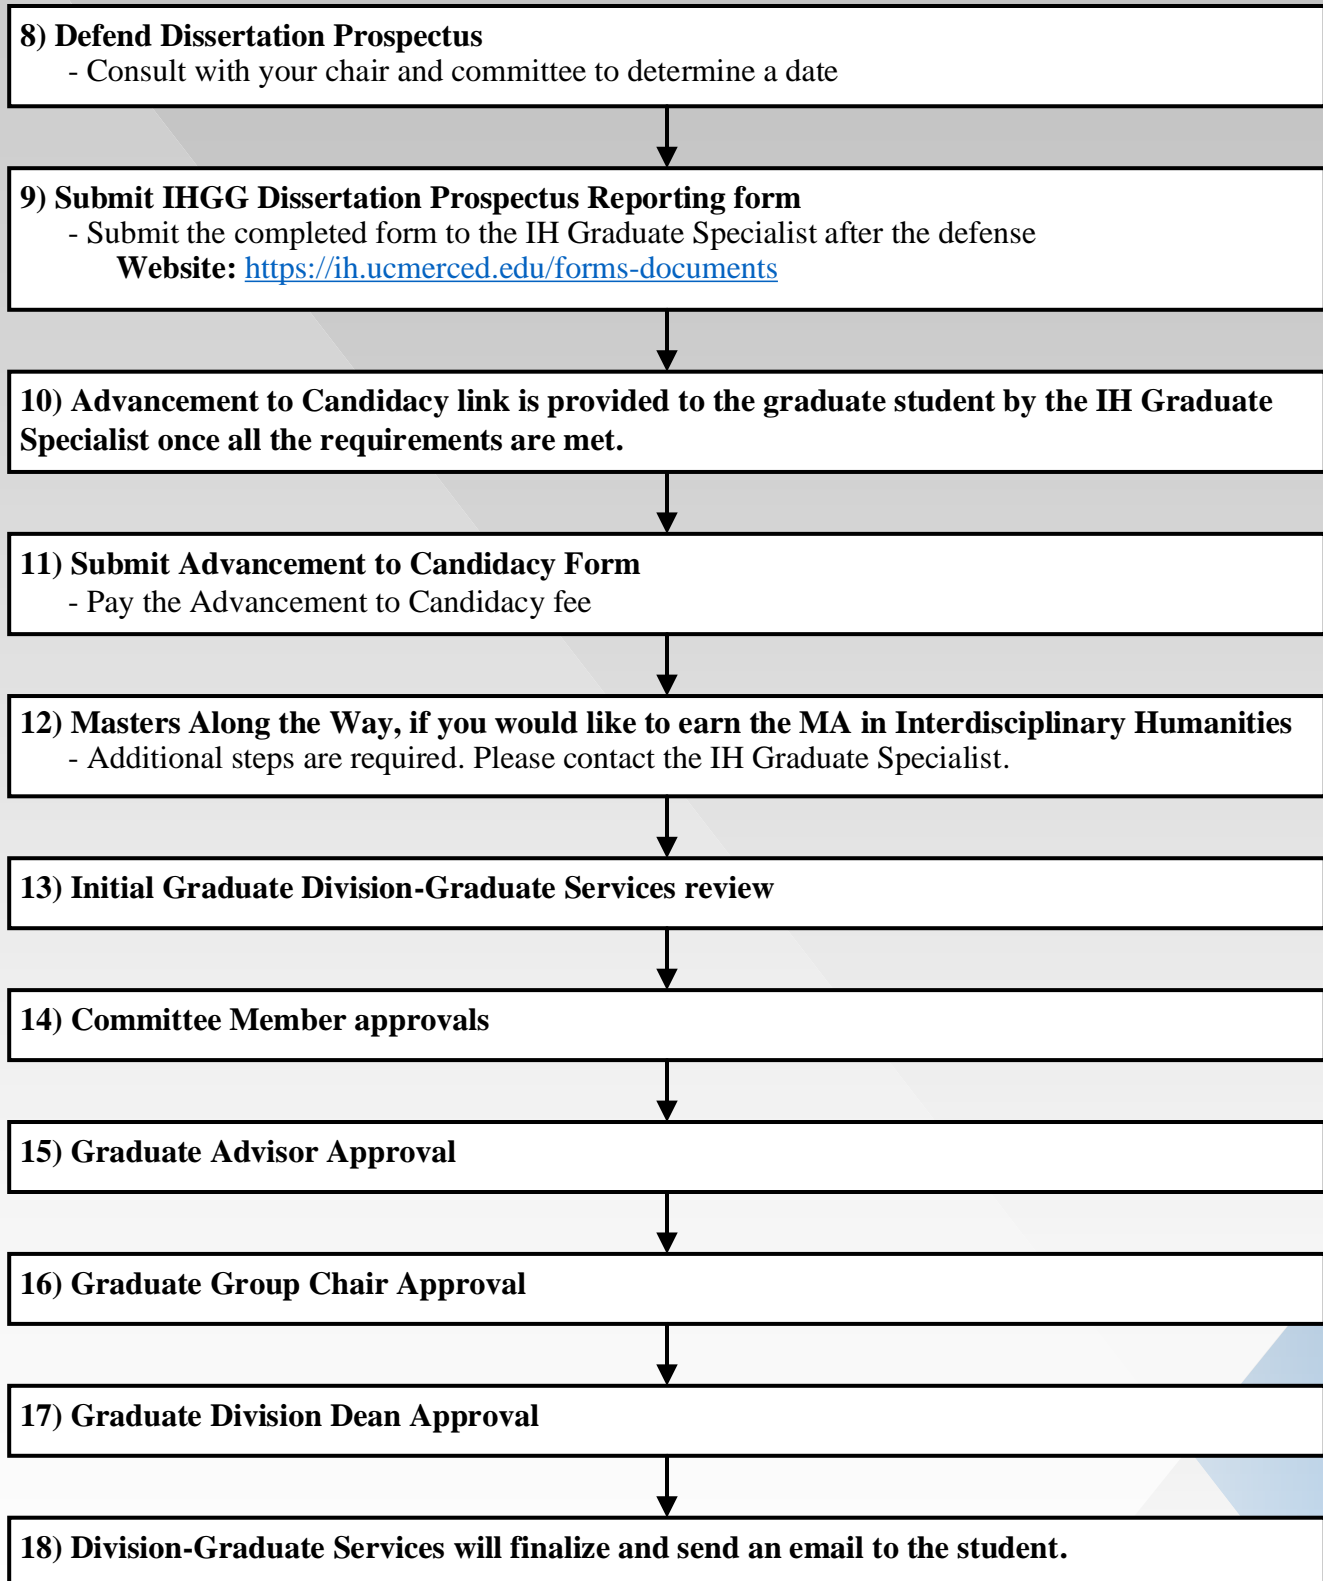

Advancement to Candidacy for the Ph.D.

Interdisciplinary Humanities Graduate Group (2018 and later)

Advancement to Candidacy for the Ph.D.

Interdisciplinary Humanities Graduate Group (2018 and later)

***If Masters Along the Way is selected, additional processing time is required.**